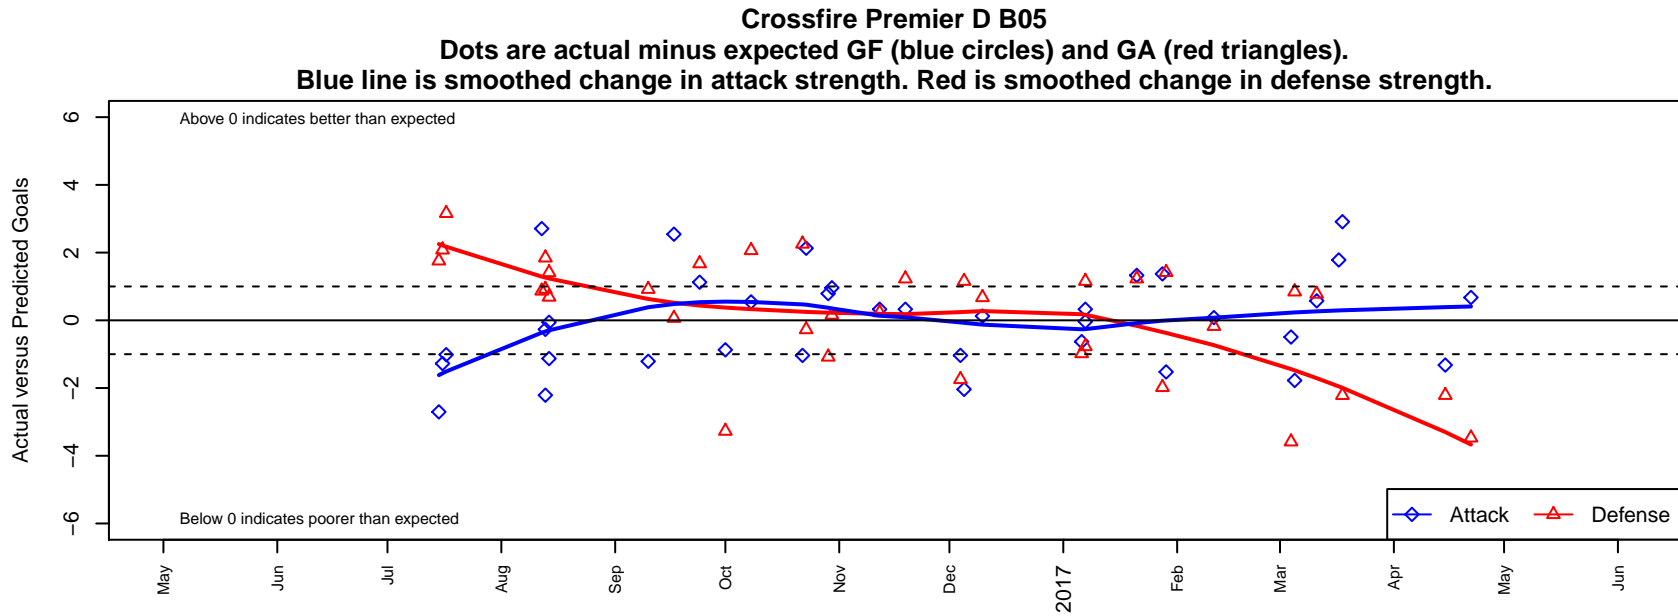

Crossfire Premier D B05

Crossfire Premier SC
 Redmond, WA
 B05 total strength=602
 attack=0.86 defense=0.29
 fall league = RCL B05 Div 4 9Aside
 spr league = Win RCL B05 Div 3

alt names used:
 CROSSFIRE PREMIER B05 D (WA)
 Crossfire Premier B05 D
 CROSSFIRE PREMIER B05 D (WA)
 Crossfire Premier B05D
 Crossfire Premier B05 D
 Crossfire Premier B05 D

**attack and defense variance (black dot)
relative to other teams
and top 10 in region**

**attack and defense rating
relative to others at age
and all opponents in last 13 months**

Performance relative to 13 month average