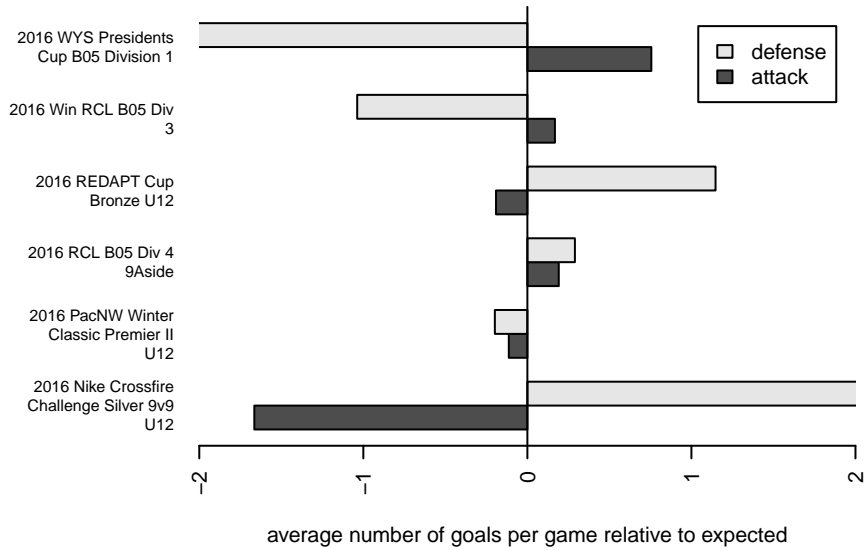

Crossfire Premier D B05

Crossfire Premier SC
 Redmond, WA
 B05 total strength=602
 attack=0.86 defense=0.29
 fall league = RCL B05 Div 4 9Aside
 spr league = Win RCL B05 Div 3

alt names used:
 CROSSFIRE PREMIER B05 D (WA)
 Crossfire Premier B05 D
 CROSSFIRE PREMIER B05 D (WA)
 Crossfire Premier B05D
 Crossfire Premier B05 D
 Crossfire Premier B05 D

Venues played:
 2016 Nike Crossfire Challenge Silver 9v9 U12
 2016 REDAPT Cup Bronze U12
 2016 RCL B05 Div 4 9Aside
 2016 PacNW Winter Classic Premier II U12
 2016 Win RCL B05 Div 3
 2016 WYS Presidents Cup B05 Division 1

**attack and defense variance (black dot)
relative to other teams
and top 10 in region**

**attack and defense rating
relative to others at age
and all opponents in last 13 months**

Performance relative to 13 month average