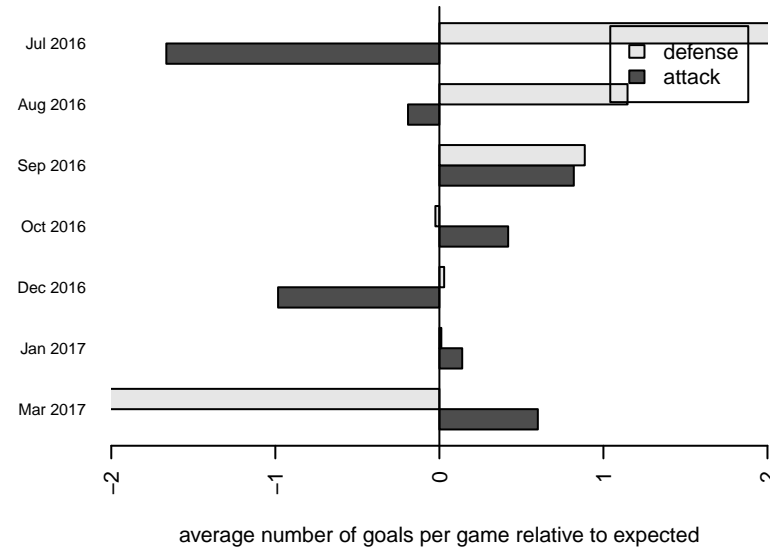

Performance relative to 13 month average