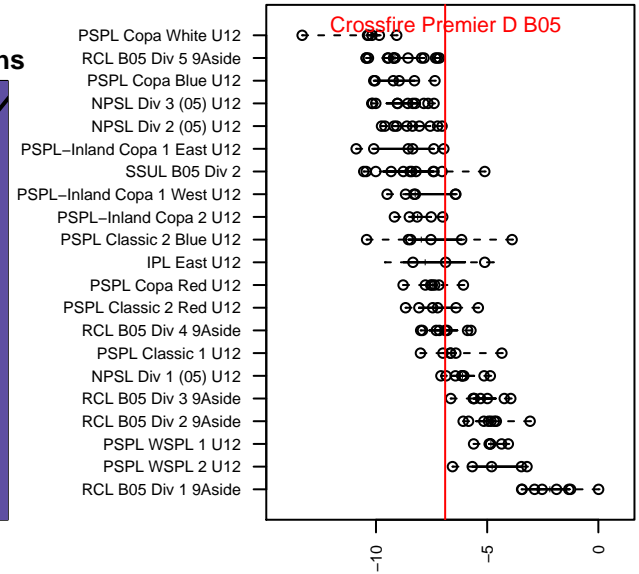

Crossfire Premier D B05

Crossfire Premier SC
 Redmond, WA
 B05 total strength=602
 attack=0.86 defense=0.29
 fall league = RCL B05 Div 4 9Aside
 spr league = Win RCL B05 Div 3

alt names used:
 CROSSFIRE PREMIER B05 D (WA)
 Crossfire Premier B05 D
 CROSSFIRE PREMIER B05 D (WA)
 Crossfire Premier B05D
 Crossfire Premier B05 D
 Crossfire Premier B05 D

**attack and defense variance (black dot)
relative to other teams
and top 10 in region**

**attack and defense rating
relative to others at age
and all opponents in last 13 months**

Performance relative to 13 month average